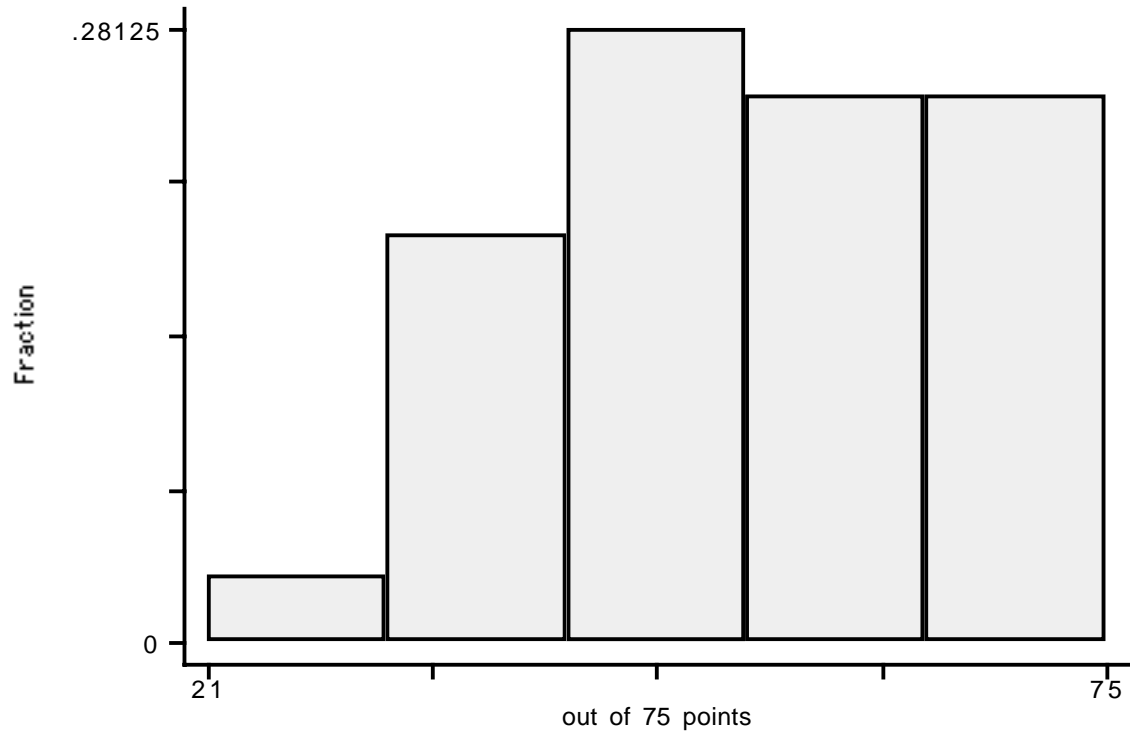

Midterm 1

Scores

You can find your score at [my.ucla](#). Look here to see how you compare to the class.
The total score was 75 points.

Average score: 53.8 points, Stand. Dev. = 12.9 points
Min = 21 points, Max = 75 points
Median = 53.5 points