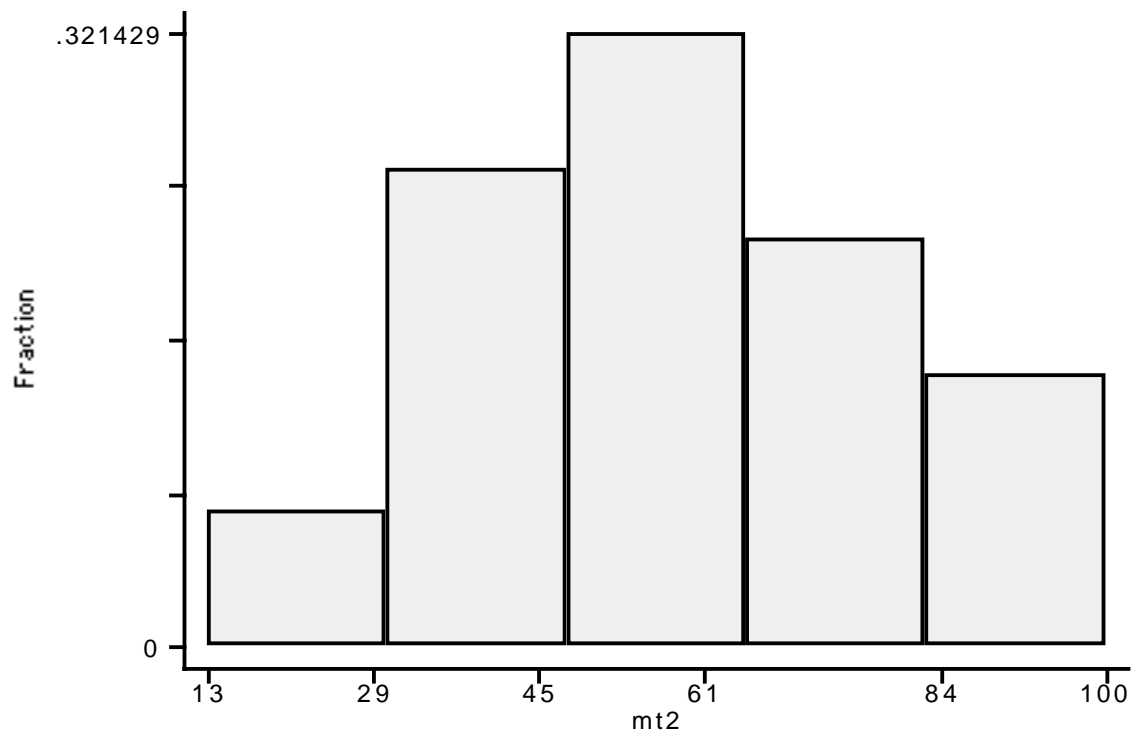

Midterm 2 Scores

All scores are out of 95 total points.

Average: 57, SD = 21

Median = 57